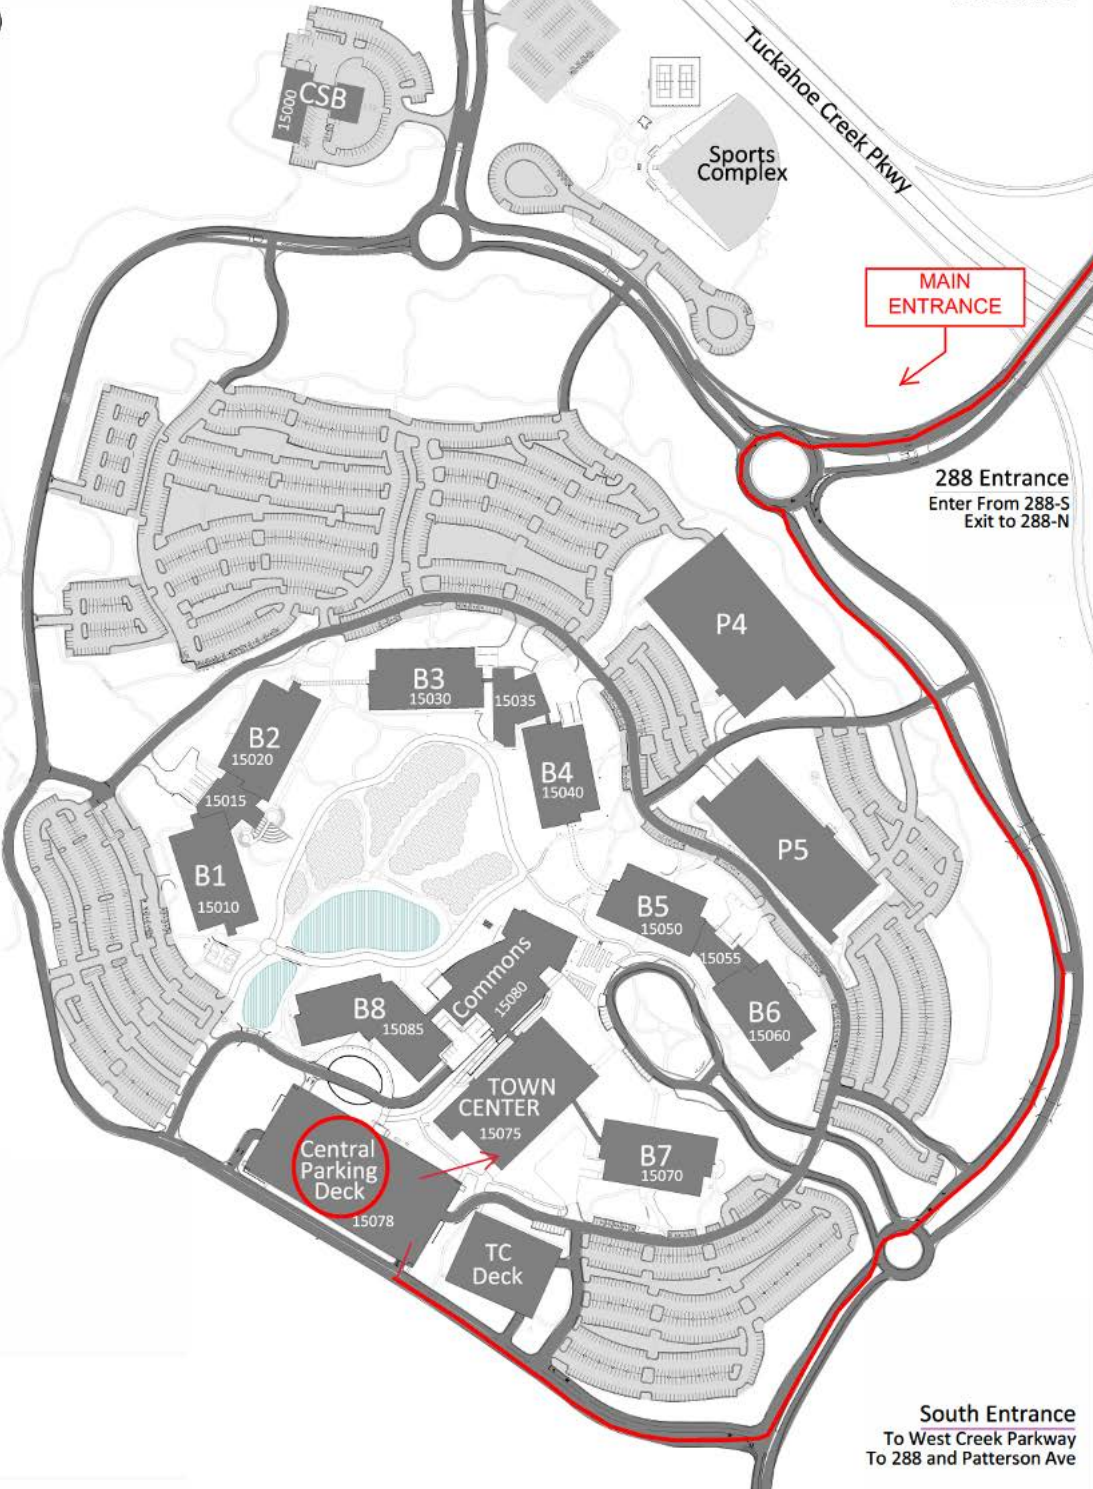

West Creek Campus

North Entrance
Tuckahoe Creek Parkway
To 623 and 288

Tuckahoe Creek Pkwy

Sports Complex

MAIN ENTRANCE

288 Entrance
Enter From 288-S
Exit to 288-N

South Entrance
To West Creek Parkway
To 288 and Patterson Ave